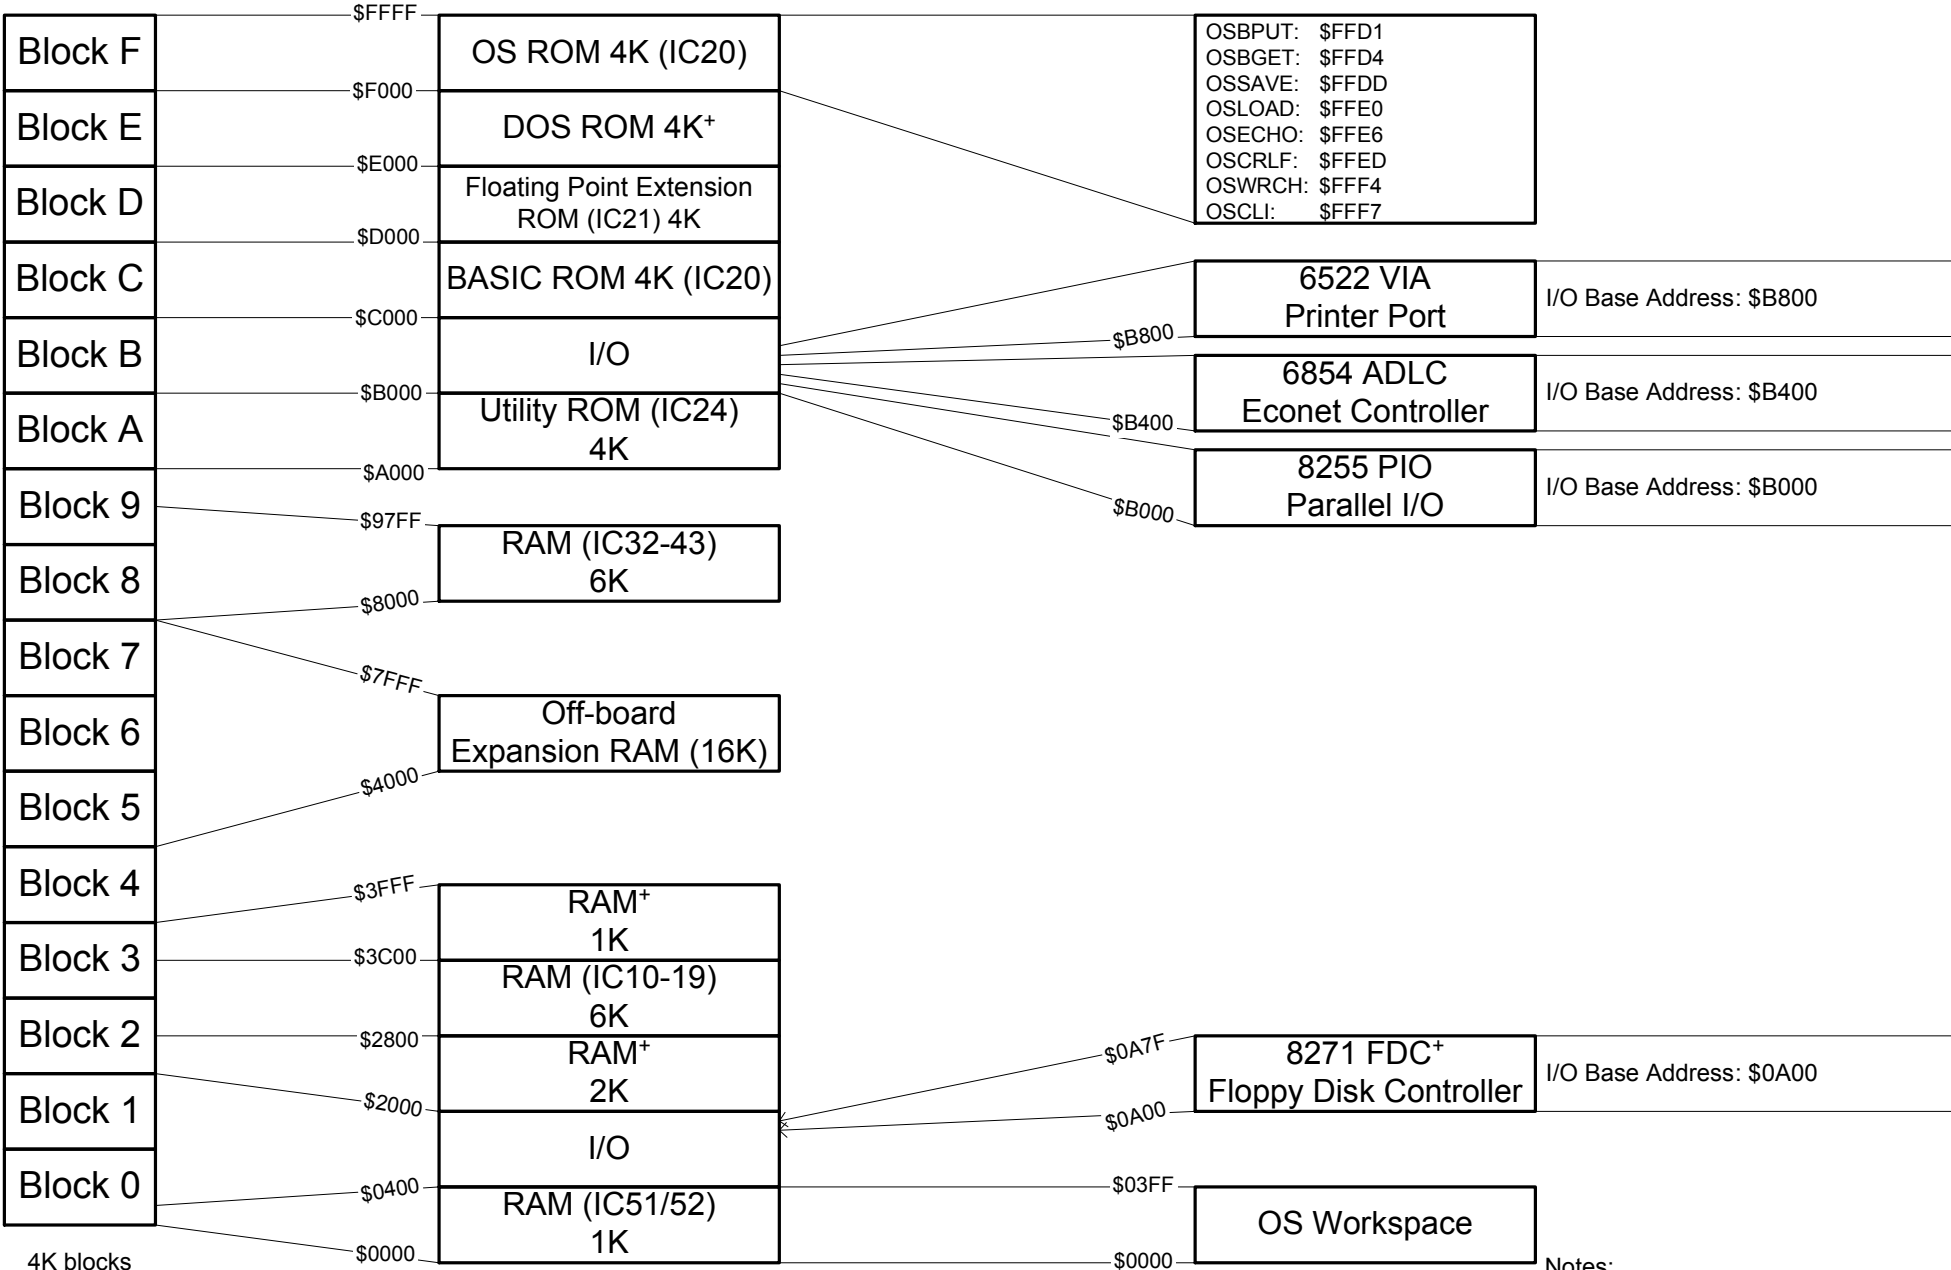

ACORN Atom Memory Map

Notes:
+ located on Floppy Disk Controller Board