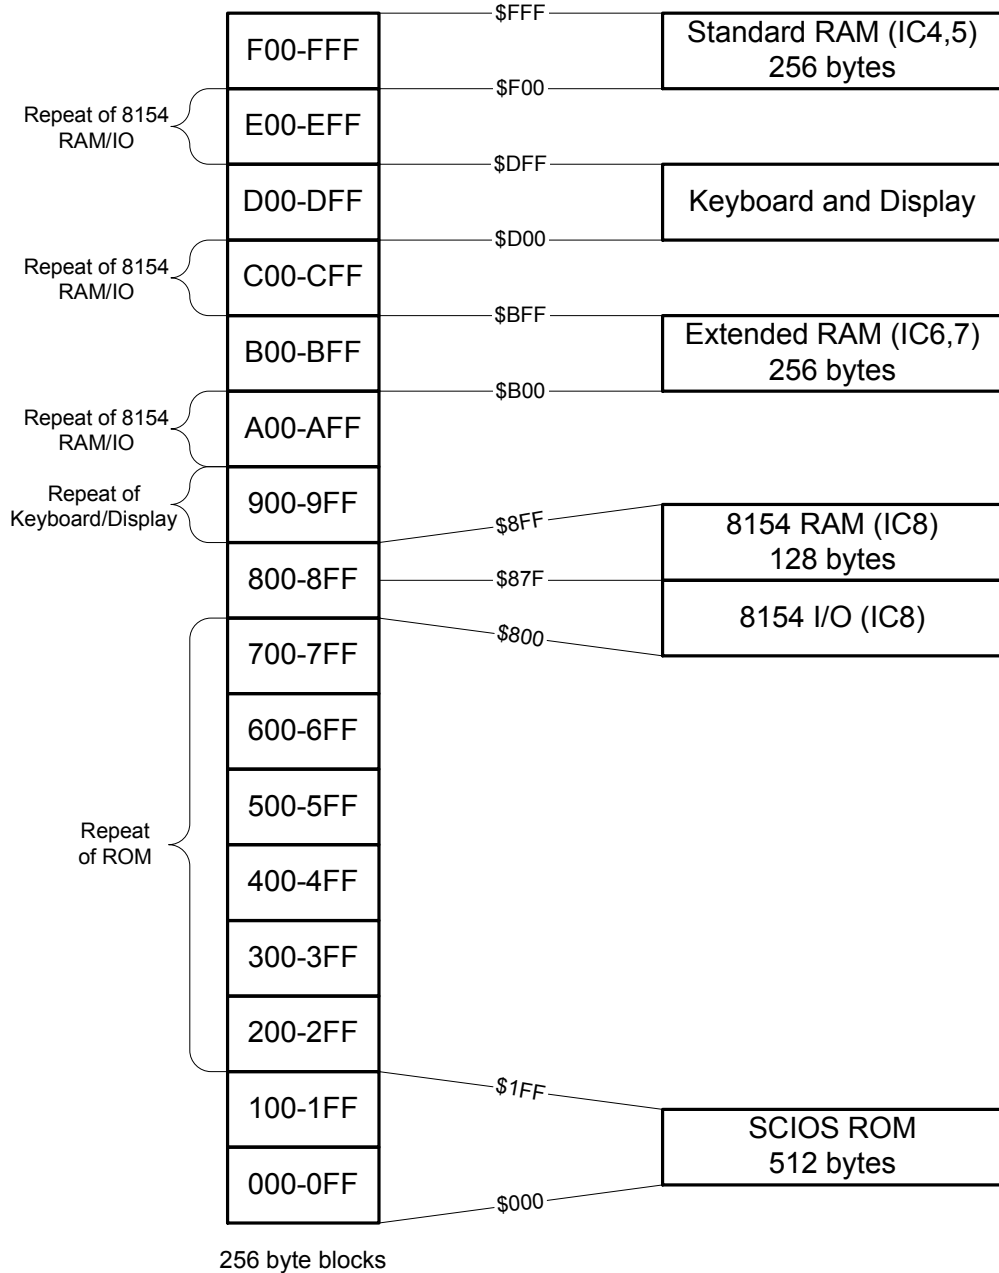

Science of Cambridge Mk14 Memory Map

Notes:

- Repeated images of ROM and RAM present on early versions but not in later versions (5 onwards ?) which have improved address decoding