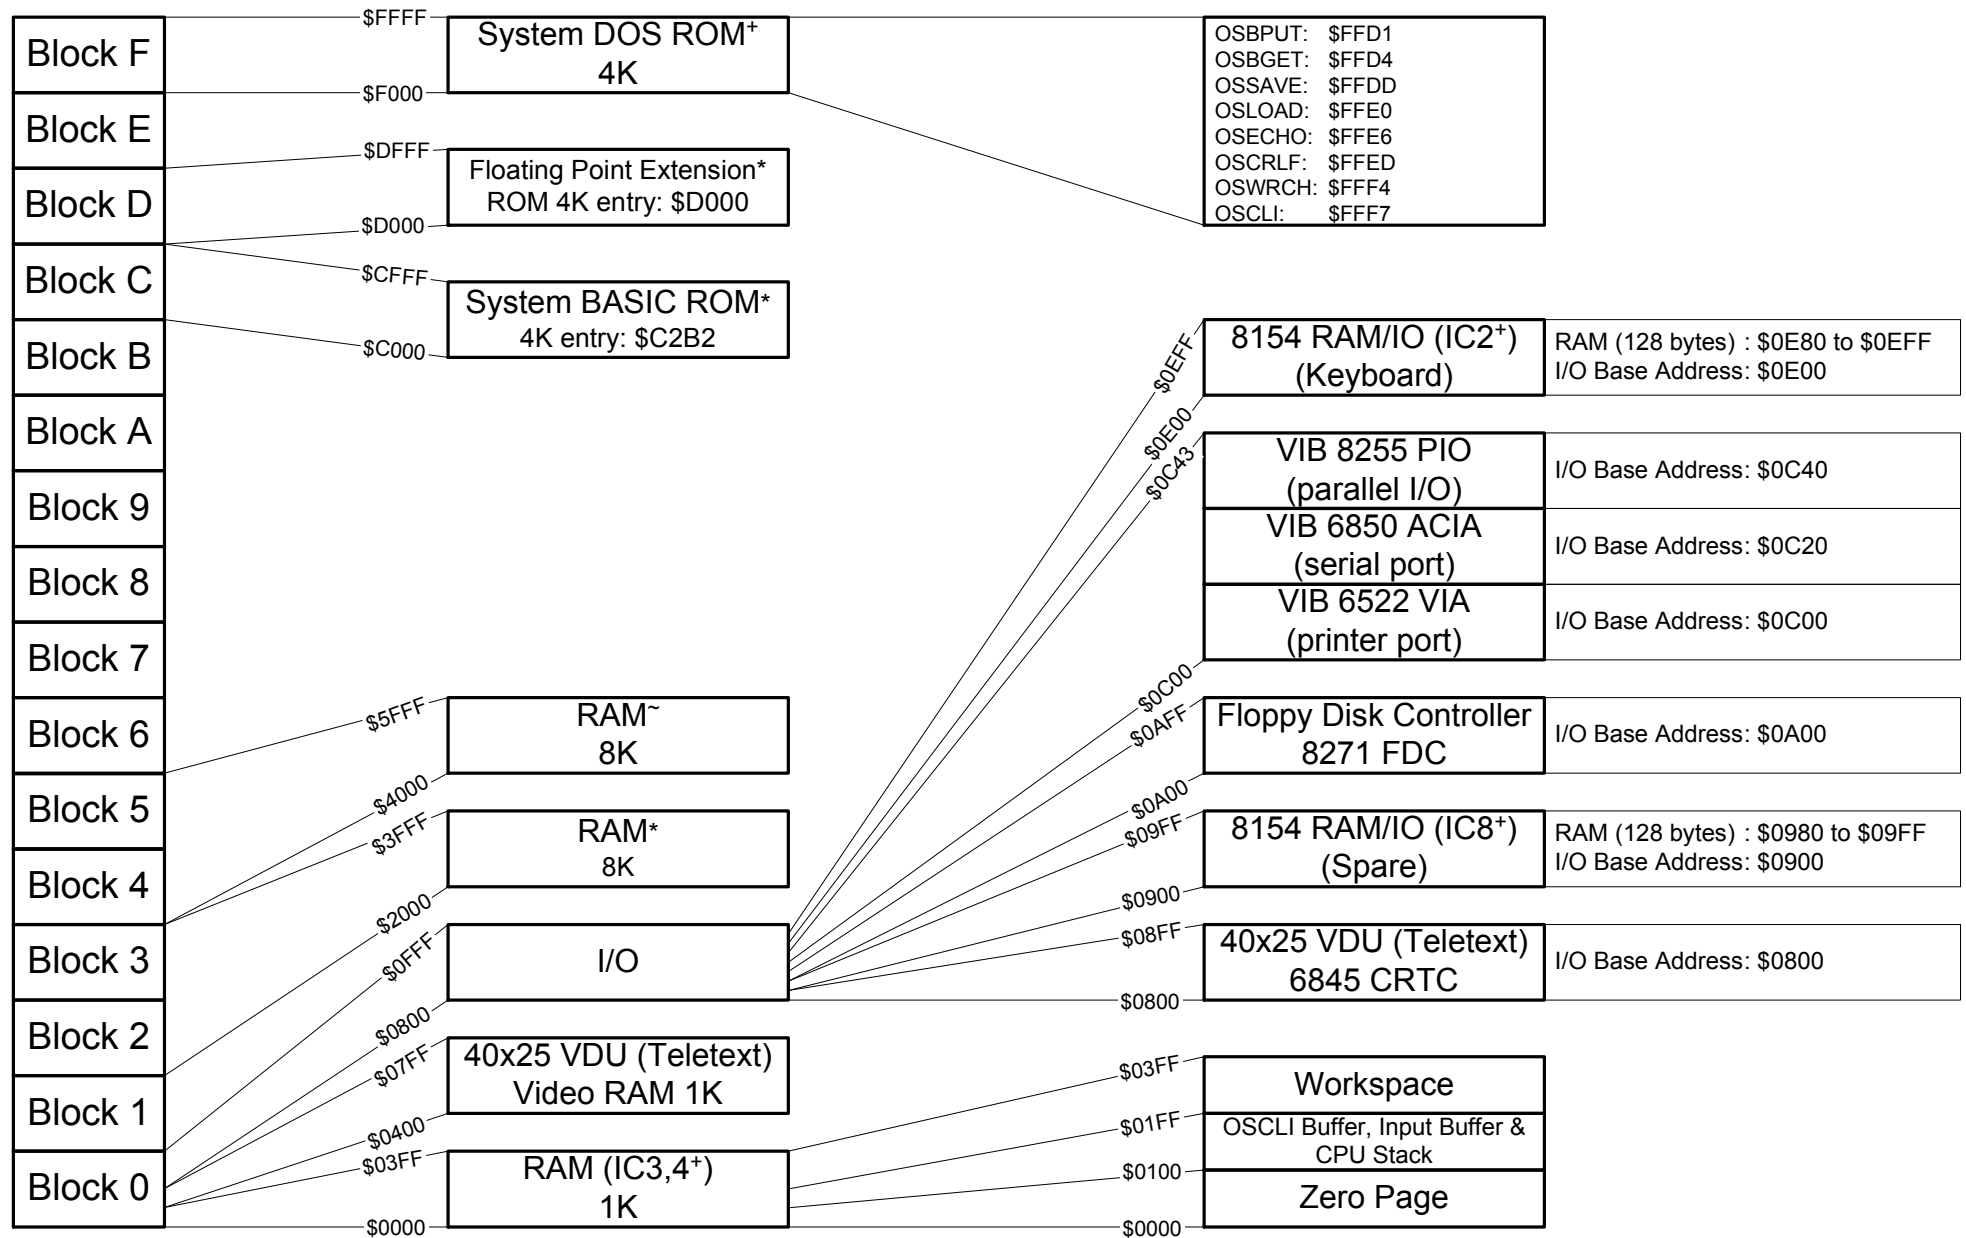

ACORN System 3/3A Memory Map

4K blocks

Notes:

- + located on 6502 CPU Board
- * located on 8K RAM + 8K ROM Board
- ~ optional 2nd 8K RAM + 8K ROM Board