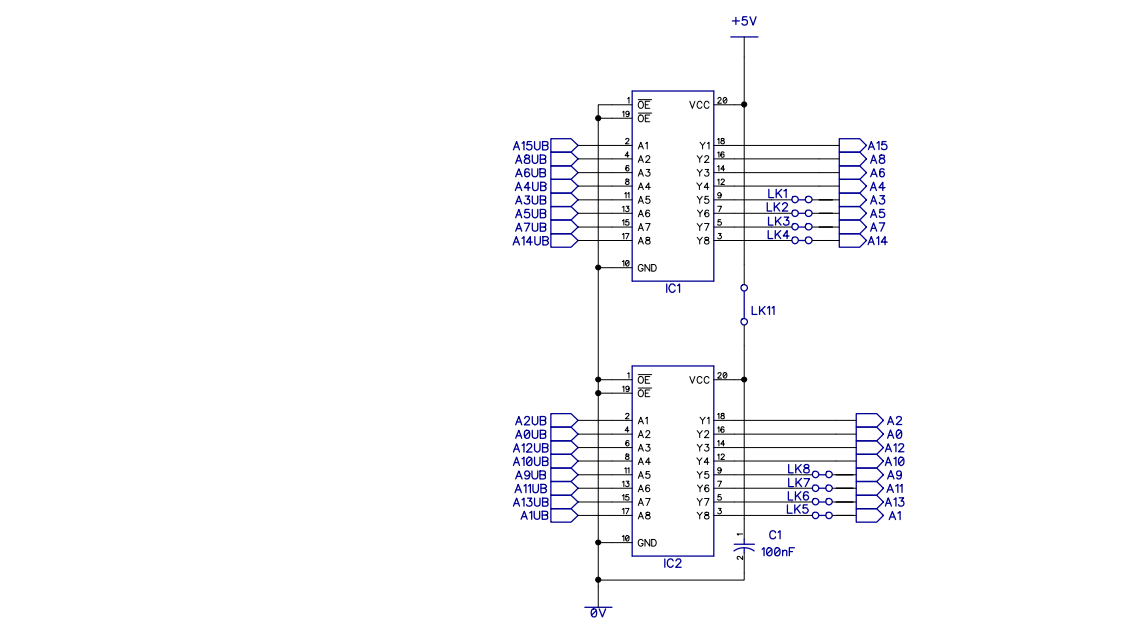

C

D

E

F

Itemref	Quantity	Title/Name, designation, material, dimension etc	Article No./Reference
Redrawn by: CDO		Filename: Backplane 12-Slot V1.0.bch	Date 1/12/2019
12-Slot Backplane (based on original Acorn Backplanes with the B side tracking added to the top layer)			Scale 1:1
			Version V1.0
			Sheet 1/1