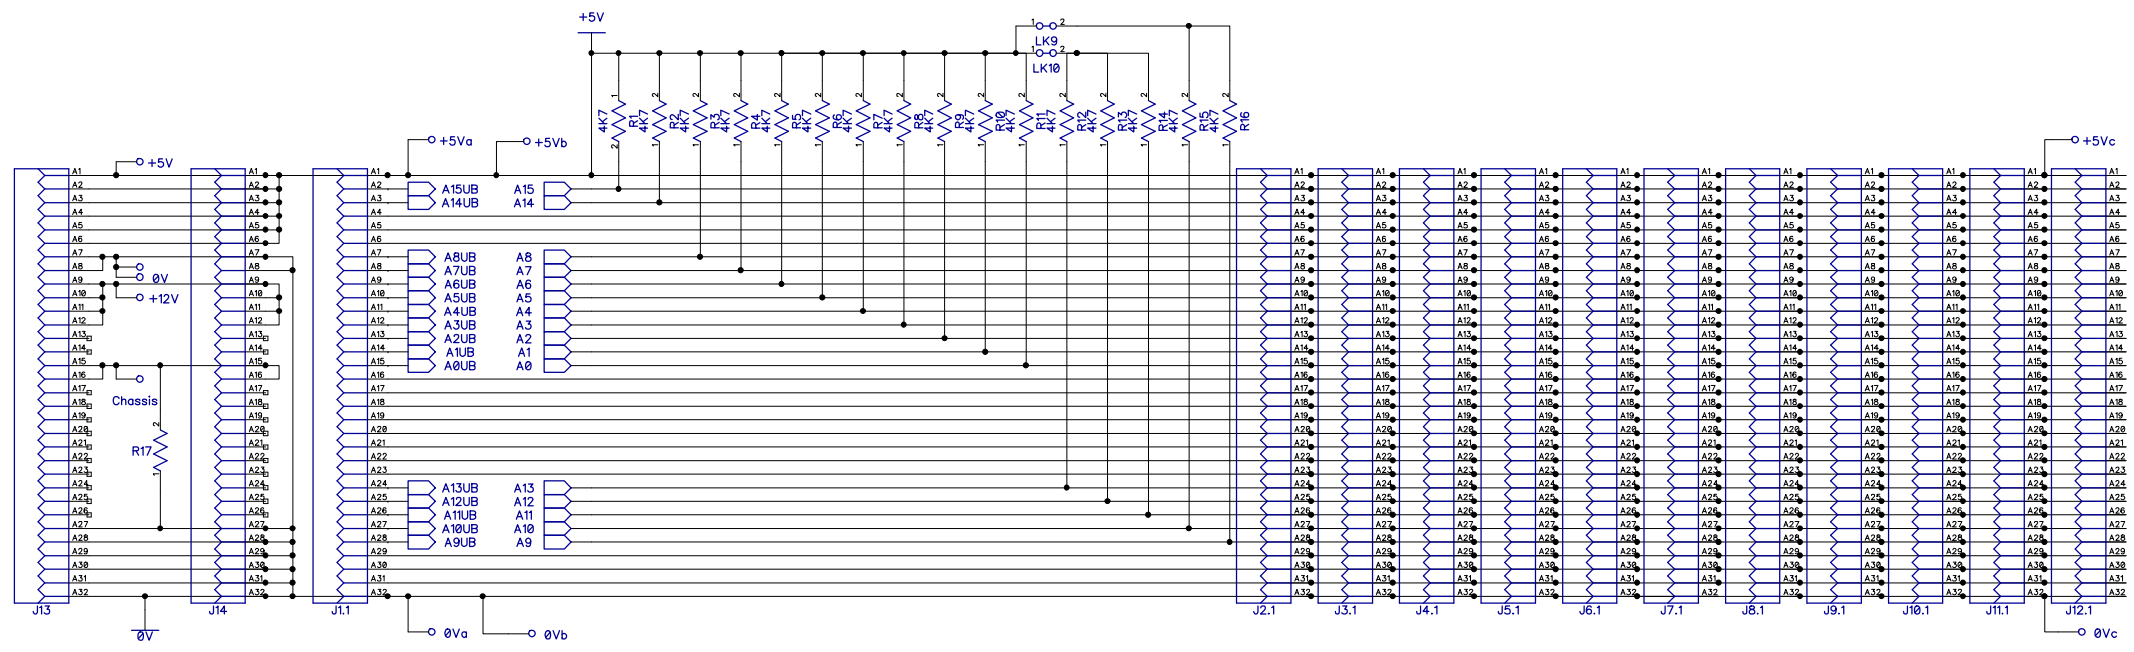

C

D

E

F

Itemref	Quantity	Title/Name, designation, material, dimension etc	Article No./Reference
Redrawn by: CDO		Filename: Backplane 12-Slot V1.0.bch	Date 1/12/2019
12-Slot Backplane (based on original Acorn Backplanes with the B side tracking added to the top layer)			Scale 1:1
			Version V1.0
			Sheet 1/1