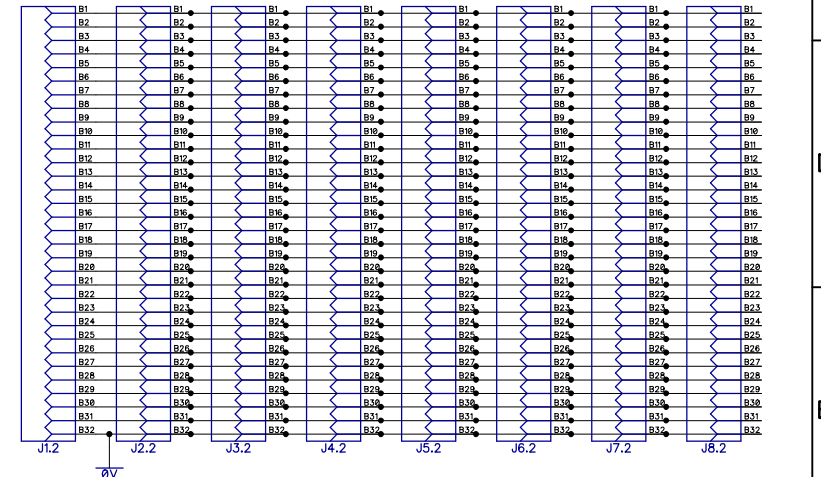

A  
B  
C  
D  
E  
F

Itemref	Quantity	Title/Name, designation, material, dimension etc	Article No./Reference	
Redrawn by: CDO		Filename: Backplane 8-Slot V1.0.dch	Date 9/11/2019	Scale 1:1
8-Slot Backplane (Replica of an original Acorn Backplane with the B side tracking added to the top layer)			Version V1.0	Sheet 1/1