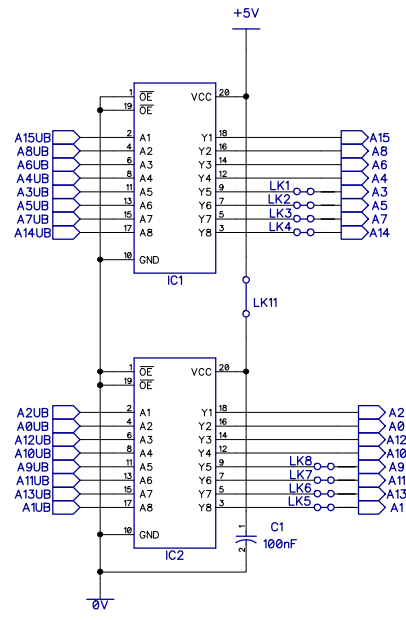

A  
B  
C  
D  
E  
F

Itemref	Quantity	Title/Name, designation, material, dimension etc	Article No./Reference	
Redrawn by: CDO		Filename: Backplane 8-Slot V1.0.dch	Date 9/11/2019	Scale 1:1
8-Slot Backplane (Replica of an original Acorn Backplane with the B side tracking added to the top layer)			Version V1.0	Sheet 1/1