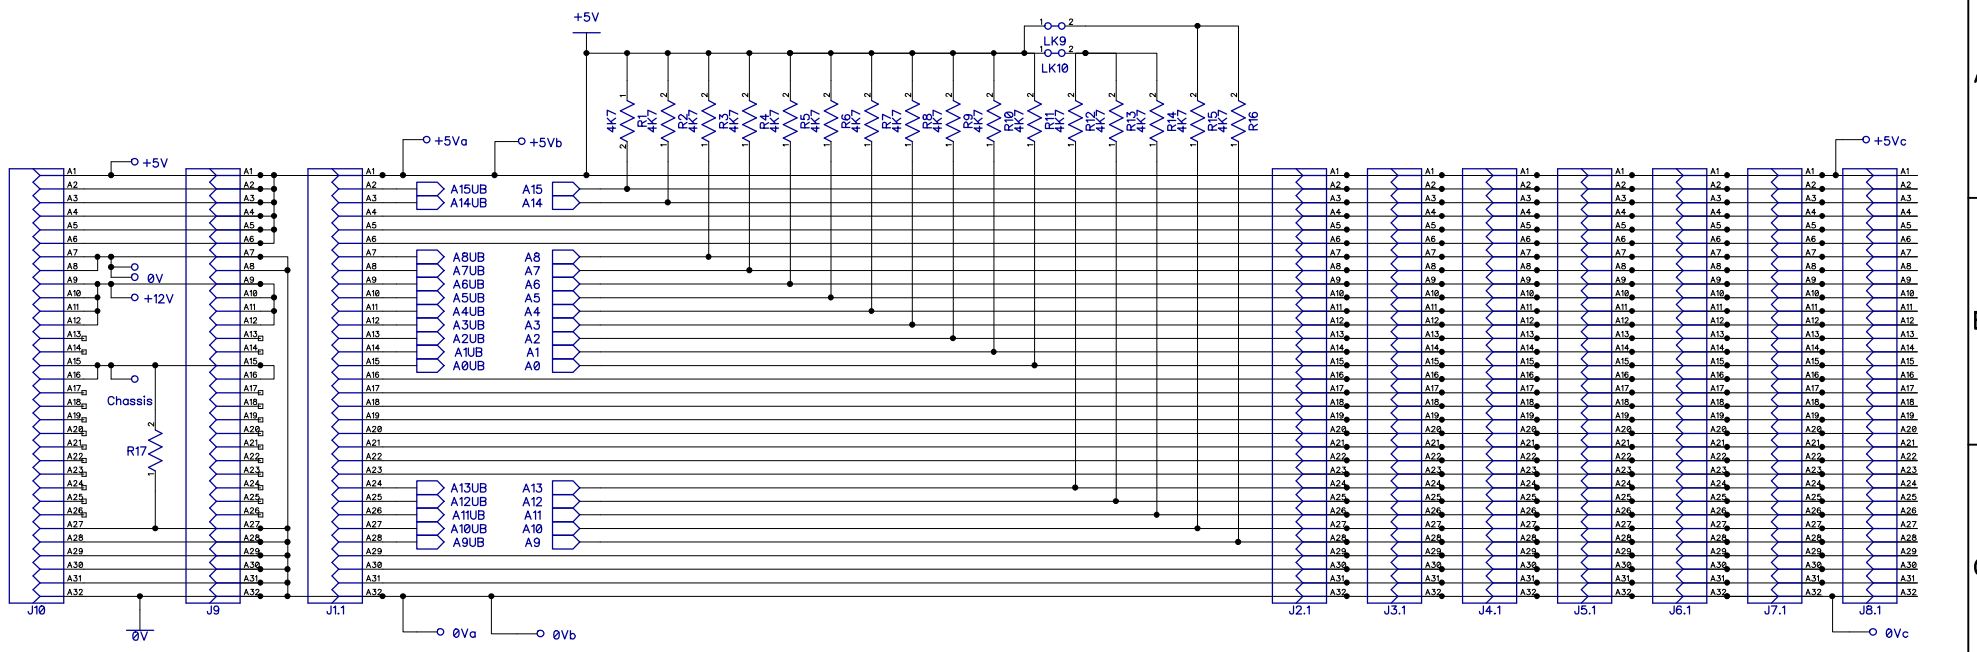

A  
B  
C  
D  
E  
F

Itemref	Quantity	Title/Name, designation, material, dimension etc	Article No./Reference	
Redrawn by: CDO		Filename: Backplane 8-Slot V1.0.dch	Date 9/11/2019	Scale 1:1
8-Slot Backplane (Replica of an original Acorn Backplane with the B side tracking added to the top layer)			Version V1.0	Sheet 1/1